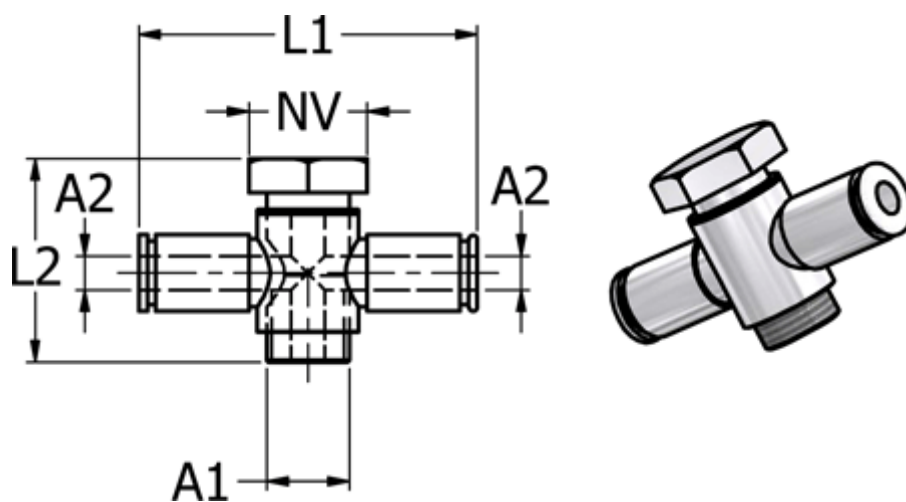

Data Sheet

Article number: 5868640186

Description: Metal Push-in fitting 864.018-6, Ø6 / G 1/8" / Ø6
Tee swivel with FPM O-ring

Measures

Ext. hose diameter A2	= 6
L1	= 46
L2	= 28
NV	= 14
Thread A1	= G 1/8"